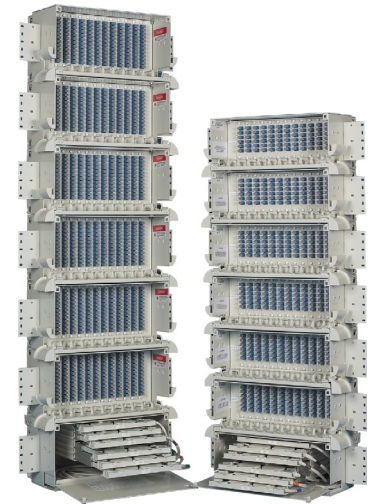

LGX® Combination Shelves

High Density Frame Mount Fiber Access Units

Options

The OFS LGX® Combination Shelves are the original fiber frame solution. Customize your installation with this fast installation design. These units are a combination of 7" or 9" Termination Shelves with splice units and fanouts installed. Ask OFS to create your custom configuration from as small as 12 fibers up to our grand 864 fiber solution. All combination units are factory assembled allowing a rapid installation. Direct splicing in single or mass fusion configurations are available. Select from existing designs or work with your local representative for a customized solution.

Key Product Features

- Rapid Field Installation
- Allows for Direct Cable Feed When Applicable
- On Frame Splicing
- Indoor/Outdoor Fiber Management
- Use in controlled environments or OSP cabinets
- Frame Mount in 23" or 19"
- Universal frame/wall mount brackets included
- Fiber Management Rings Included
- Front and rear door access
- Key Lock Door Available
- Combine 7, and 9 inch high shelves
- 17" W x 11.5" D
- Fiber Jumper Management

12" LC Combination

5" Empty Combination

864 and 432 Fiber
Combination Units

Value

The LGX Combination Unit is a versatile system of optical cable management boxes, which can be configured in many ways. Mix and match adapter panels to configure your system with LC, SC or ST® type adapters. The pre-assembled system allows for rapid frame mounting, the elimination of a cable entry transition box (proper fire ratings must apply) and removes infield assembly work. Contact OFS to help with pre-assembled configurations which speed installation time.