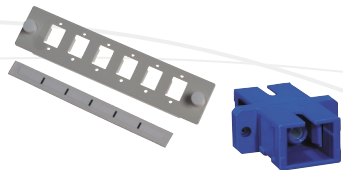

Panels and Adapters

Leading Optical Innovations