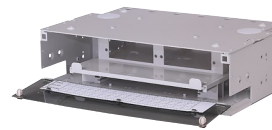

LGX® Combination Shelves

High Density Frame Mount Fiber Access Units

Options

The OFS LGX® Combination Shelves are the original fiber frame solution. Customize your installation with this fast installation design. These units are a combination of 7" or 9" Termination Shelves with splice units and fanouts installed. Ask OFS to create your custom configuration from as small as 12 fibers up to our grand 864 fiber solution. All combination units are factory assembled allowing a rapid installation. Direct splicing in single or mass fusion configurations are available. Select from existing designs or work with your local representative for a customized solution.

Key Product Features

- Rapid Field Installation
- Allows for Direct Cable Feed When Applicable
- On Frame Splicing
- Indoor/Outdoor Fiber Management
- Use in controlled environments or OSP cabinets
- Frame Mount in 23" or 19"
- Universal frame/wall mount brackets included
- Fiber Management Rings Included
- Front and rear door access
- Key Lock Door Available
- Combine 7, and 9 inch high shelves
- 17" W x 11.5" D
- Fiber Jumper Management

12" LC Combination

5" Empty Combination

864 and 432 Fiber
Combination Units

Value

The LGX Combination Unit is a versatile system of optical cable management boxes, which can be configured in many ways. Mix and match adapter panels to configure your system with LC, SC or ST® type adapters. The pre-assembled system allows for rapid frame mounting, the elimination of a cable entry transition box (proper fire ratings must apply) and removes infield assembly work. Contact OFS to help with pre-assembled configurations which speed installation time.